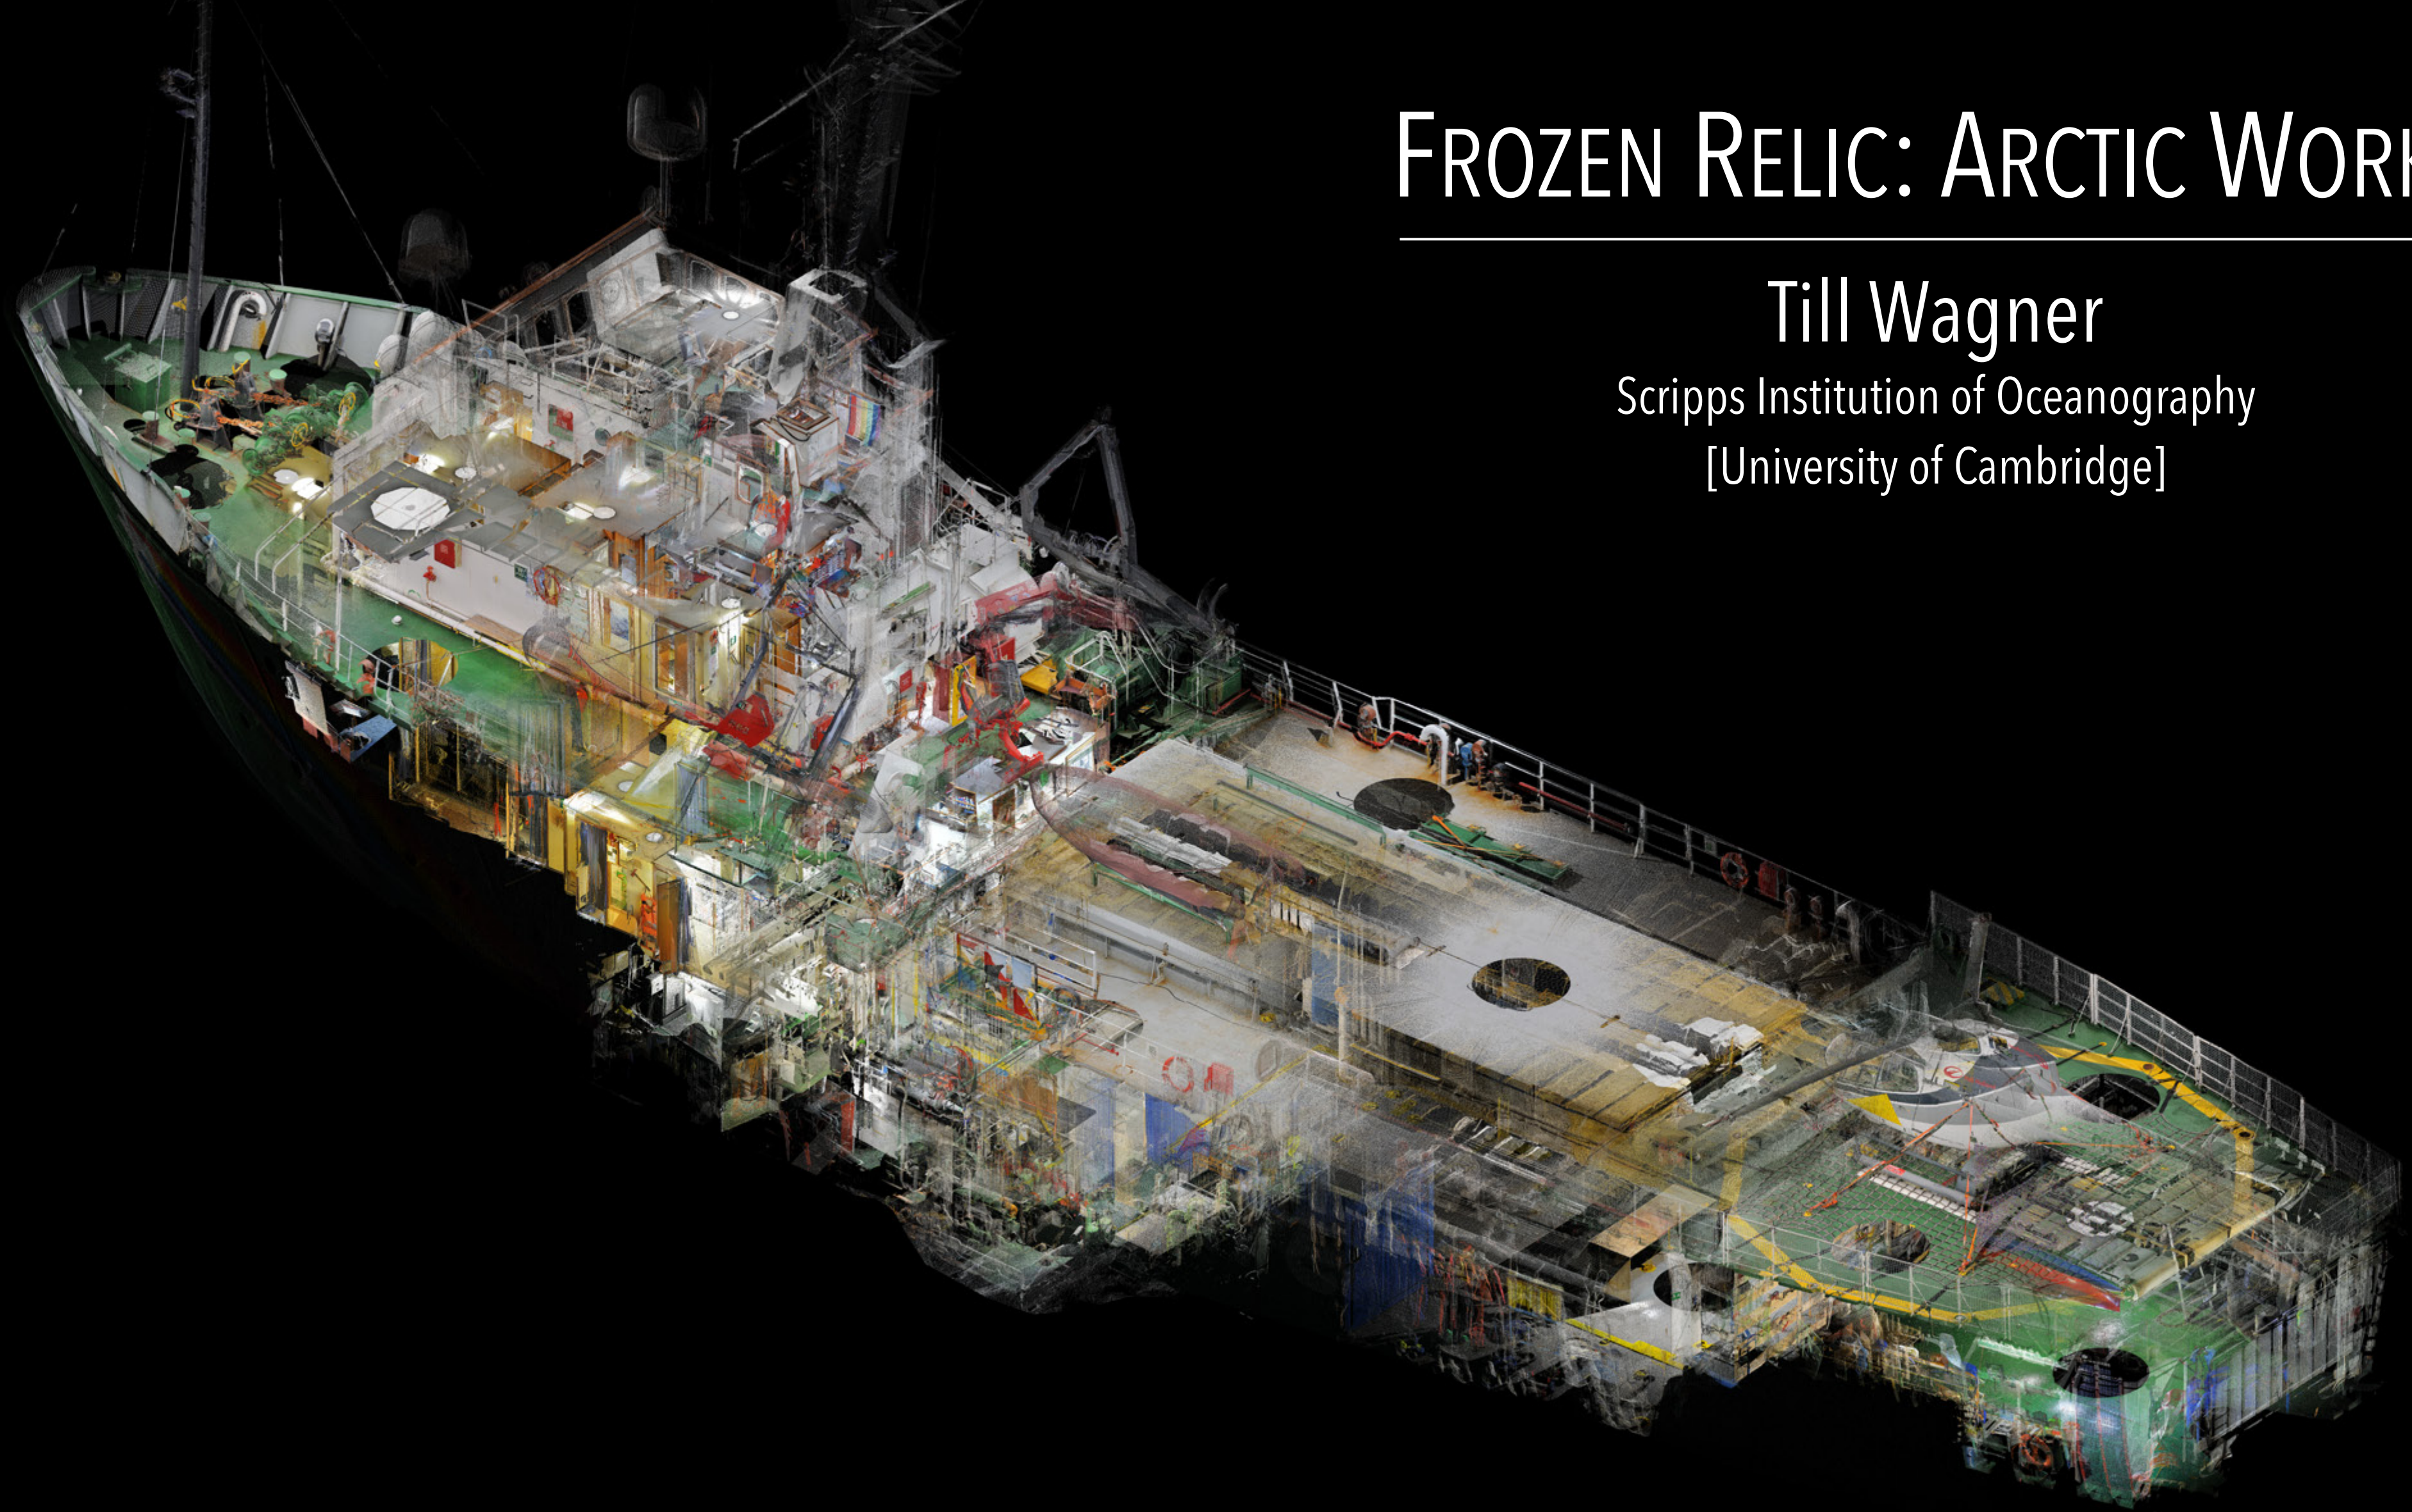

FROZEN RELIC: ARCTIC WORKS

Till Wagner

Scripps Institution of Oceanography
[University of Cambridge]

ScanLAB Projects

www.scanlabprojects.co.uk

Wa

Kick

tjwagner@ucsd.edu
tillwagner.me